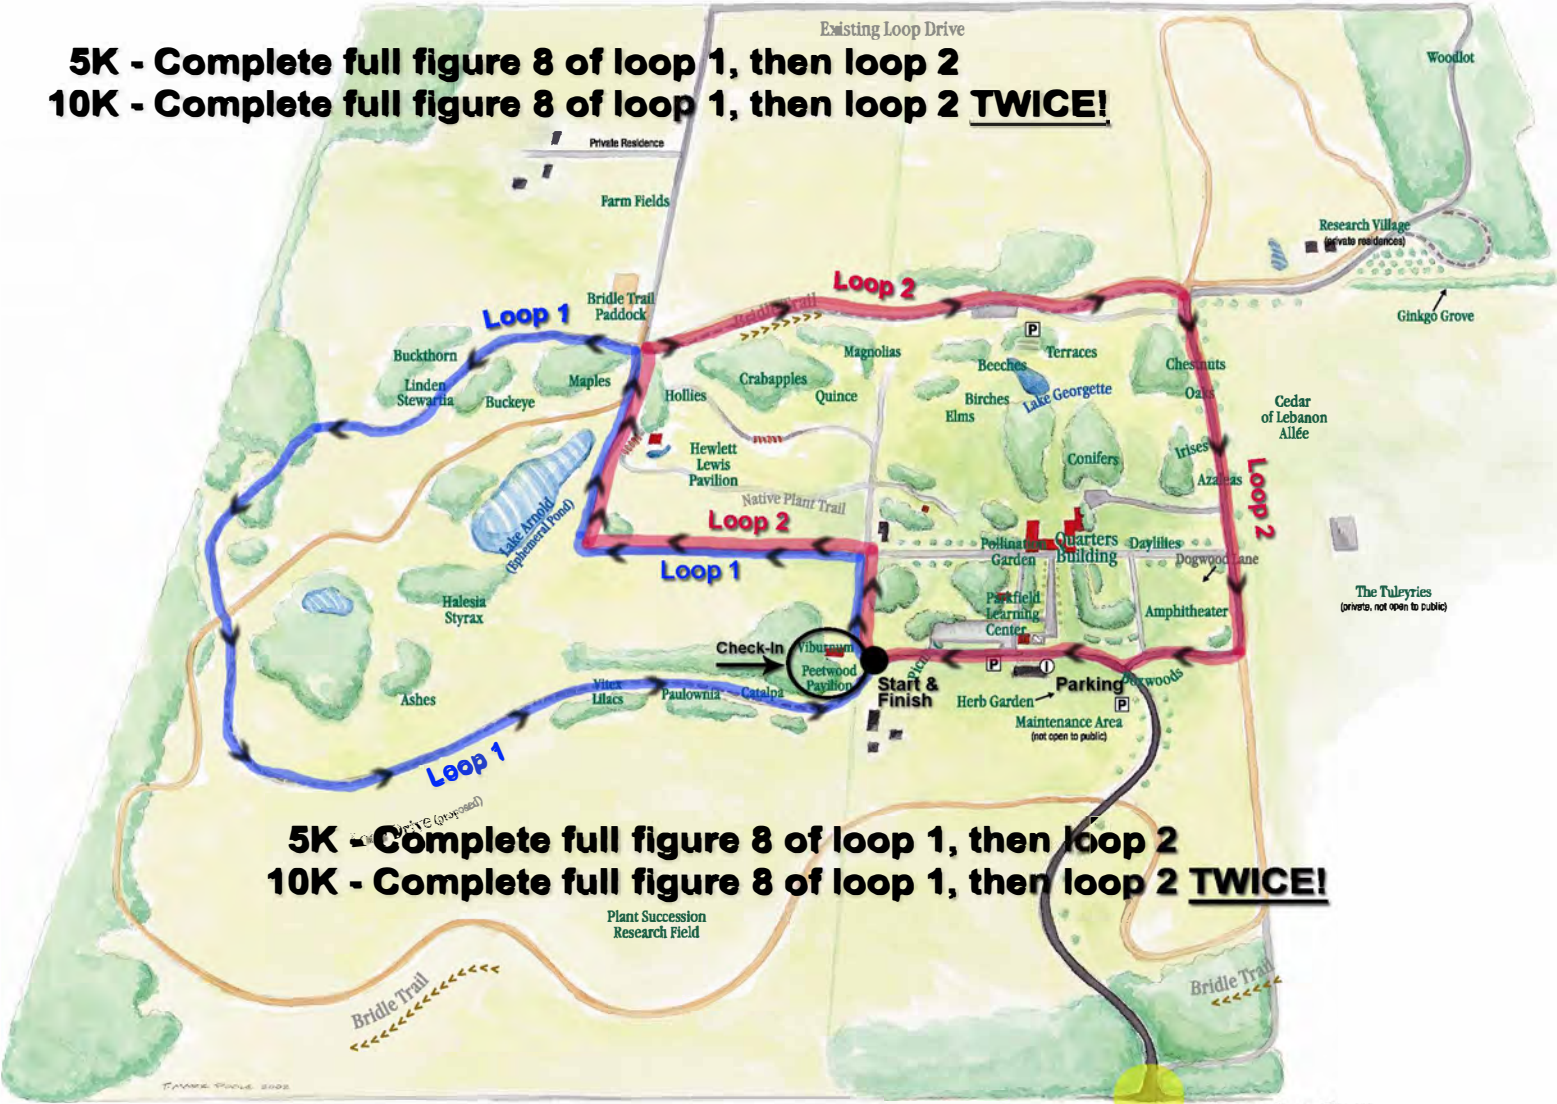

Route 628

To White Post →

5K - Complete full figure 8 of loop 1, then loop 2
10K - Complete full figure 8 of loop 1, then loop 2 TWICE!

5K - Complete full figure 8 of loop 1, then loop 2
10K - Complete full figure 8 of loop 1, then loop 2 TWICE!

← To Middleburg

Route 50

To Winchester →

Entrance from Rt. 50

© PARKS PEOPLE 2008